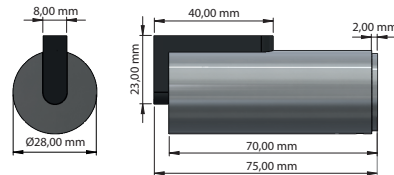

FROST
DENMARK

NOVA2
DOOR STOP 1 & 2

Fitting instruction
Montageanleitung
Monteringsvejledning
Monteringsvægledning
Montage hanleiding
Manuel de montage

N1931

N1931-1

Exclusion of liability

FROST accepts no liability whatsoever for damage to persons or property that occurs or has occurred as a result of improper installation or maintenance, particularly if the safety instructions and other points to note listed are not or have not been observed in full.

Warning and hazard notices

Improper mounting or use can lead to accidents and serious injuries.

N1931

N1931

N1931-1

N1931-1

Cleaning and maintenance

Surfaces should be cleaned with a microfiber cloth, glass cleaner or other non abrasive and gentle agents.

Attention:

Never use solvents or aggressive household cleaners like bleach, acids (e.g. descalers) or ammonia-based bathroom cleaner to clean the product. Steel wool and hard brushes can permanently damage the surface of the steel.