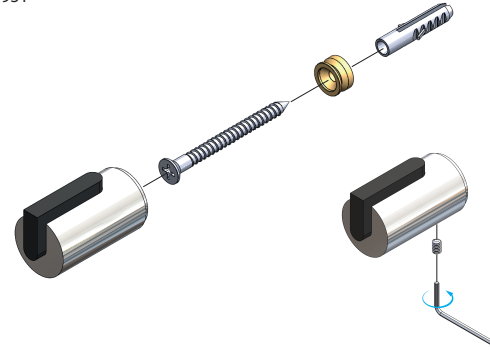

FROST
DENMARK

NOVA2
DOOR STOP 1 & 2

Fitting instruction
Montageanleitung
Monteringsvejledning
Monteringsvægledning
Montage hanleiding
Manuel de montage

N1931

N1931-1

Exclusion of liability

FROST accepts no liability whatsoever for damage to persons or property that occurs or has occurred as a result of improper installation or maintenance, particularly if the safety instructions and other points to note listed are not or have not been observed in full.

Warning and hazard notices

Improper mounting or use can lead to accidents and serious injuries.

N1931

N1931

N1931-1

N1931-1

Cleaning and maintenance

Surfaces should be cleaned with a microfiber cloth, glass cleaner or other non abrasive and gentle agents.

Attention:

Never use solvents or aggressive household cleaners like bleach, acids (e.g. descalers) or ammonia-based bathroom cleaner to clean the product. Steel wool and hard brushes can permanently damage the surface of the steel.