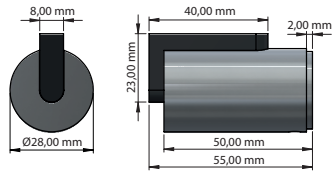

FROST
DENMARK

NOVA2
DOOR STOP 1 & 2

Fitting instruction
Montageanleitung
Monteringsvejledning
Monteringsvægledning
Montage hanleiding
Manuel de montage

N1931

N1931-1

Exclusion of liability

FROST accepts no liability whatsoever for damage to persons or property that occurs or has occurred as a result of improper installation or maintenance, particularly if the safety instructions and other points to note listed are not or have not been observed in full.

Warning and hazard notices

Improper mounting or use can lead to accidents and serious injuries.

N1931